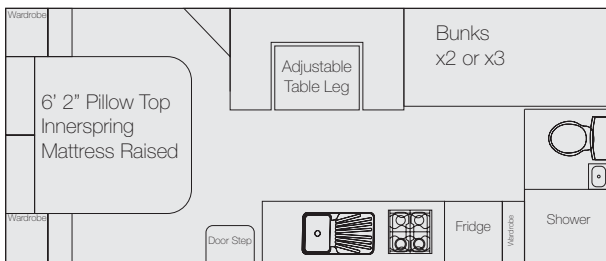

Family Diamantina

Single Axle

Family 18' Duel Axle

Family 20'

Family 22'

Something To Suit The Whole Family!

.... settle for the best

Tame