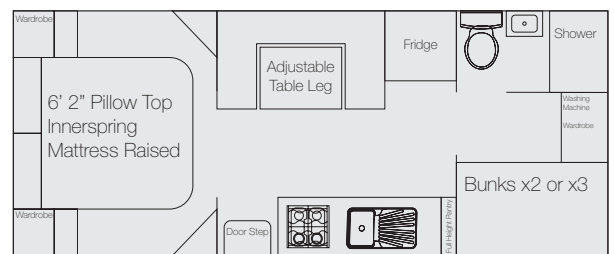

Family Diamantina

Single Axle

Family 18' Duel Axle

Family 20'

Family 22'

Something To Suit The Whole Family!

.... settle for the best

Tame