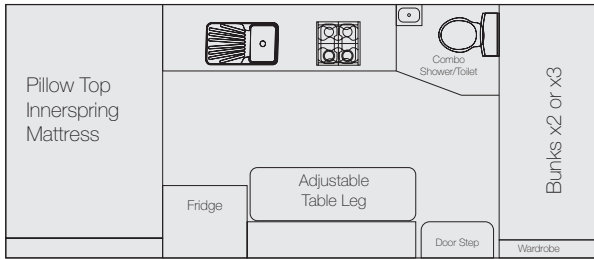

Family Diamantina

Single Axle

Family 18' Duel Axle

Family 20'

Family 22'

Something To Suit The Whole Family!

.... settle for the best

Tame