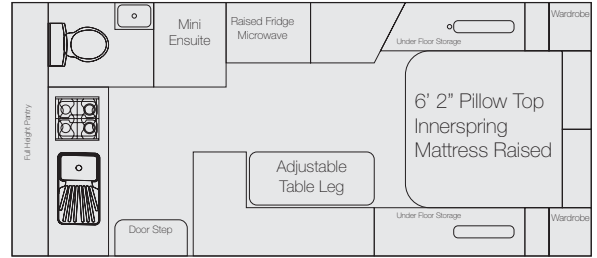

Dominator

Single Axle

Dominator 17' Mid Door

Dominator 17'6" Mini Ensuite

Dominator 18' Duel Axle

Dominator 19' Centre Door

Dominator 19'6" Rear Door

Dominator 20' Rear Door Club Lounge