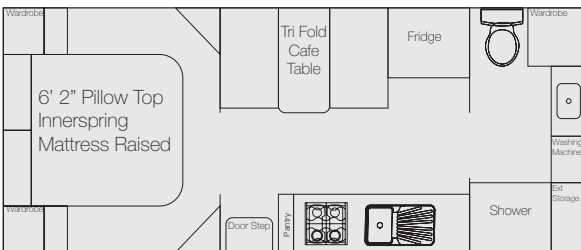

Dominator

Single Axle

Dominator 17' Mid Door

Dominator 17'6" Mini Ensuite

Dominator 18' Duel Axle

Dominator 19' Centre Door

Dominator 19'6" Rear Door

Dominator 20' Rear Door Club Lounge