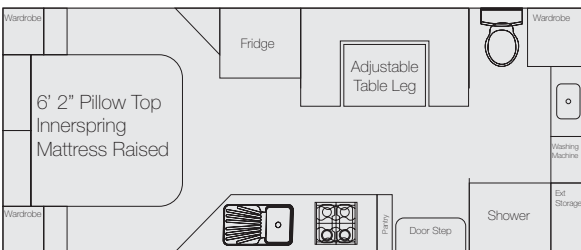

Dominator

Single Axle

Dominator 17' Mid Door

Dominator 17'6" Mini Ensuite

Dominator 18' Duel Axle

Dominator 19' Centre Door

Dominator 19'6" Rear Door

Dominator 20' Rear Door Club Lounge