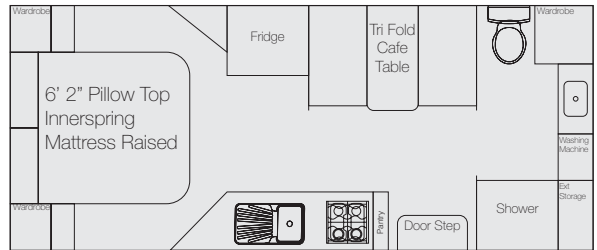

Dominator

Single Axle

Dominator 17' Mid Door

Dominator 17'6" Mini Ensuite

Dominator 18' Duel Axle

Dominator 19' Centre Door

Dominator 19'6" Rear Door

Dominator 20' Rear Door Club Lounge