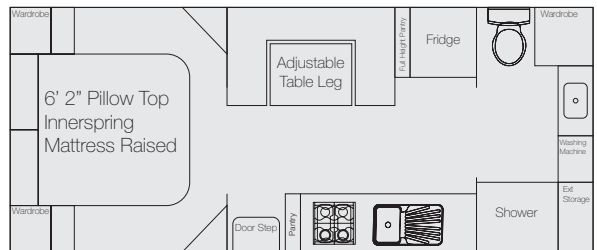

Dominator

Single Axle

Dominator 17' Mid Door

Dominator 17'6" Mini Ensuite

Dominator 18' Duel Axle

Dominator 19' Centre Door

Dominator 19'6" Rear Door

Dominator 20' Rear Door Club Lounge