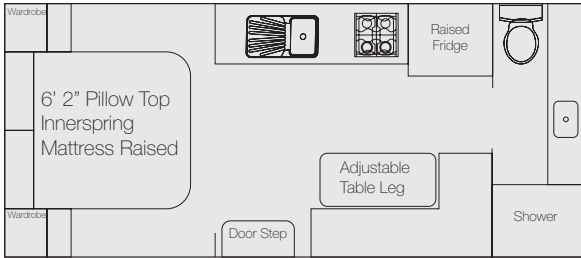

Dominator

Single Axle

Dominator 17' Mid Door

Dominator 17'6" Mini Ensuite

Dominator 18' Duel Axle

Dominator 19' Centre Door

Dominator 19'6" Rear Door

Dominator 20' Rear Door Club Lounge

Dominator 20'6" Club Pantry Mid Door

Ready To Go For Your Offroad Adventures!

.... more than just a caravan

Relax