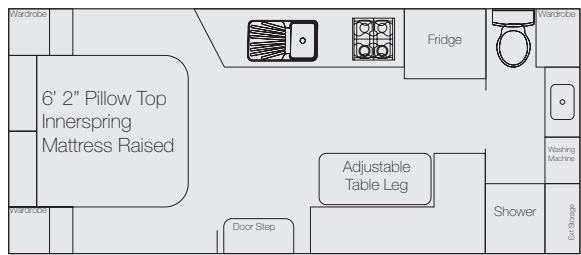

Dominator

Single Axle

Dominator 17' Mid Door

Dominator 17'6" Mini Ensuite

Dominator 18' Duel Axle

Dominator 19' Centre Door

Dominator 19'6" Rear Door

Dominator 20' Rear Door Club Lounge